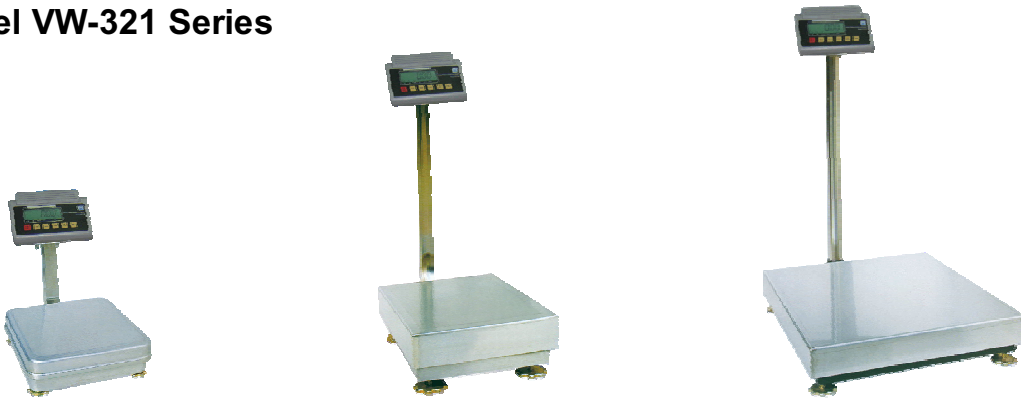

* Specifications are subject to change without prior notice

PLATFORM SCALE

Model VW-321 Series

STANDARD FEATURES

- Stainless Steel platform cover
- LCD backlight
- Unit indication selection: kg, lb, oz, ct
- Power source: AC/DC with built-in rechargeable battery

OPTIONS

- Print out port

SPECIFICATIONS

Model	Capacity	Graduation	Platform Size	Box Dimension	Shipping Weight	Height (Column)	Height (Column to Scale)
VW-321-S-30	30 kg / 60 lb	0.01 kg / 0.02 lb	315 x 315mm (12.4" x 12.4")	670 x 370 x 160mm (26.4" x 14.6" x 6.3")	11kg (24lb)	350mm (13.8")	Min: 120mm (4.7") Max: 140mm (5.5")
VW-321-S-60	60 kg/ 132 lb	0.02 kg / 0.5 lb					
VW-321-S-150	150 kg/ 330 lb	0.05 kg / 0.1 lb					
VW-321-M-60	60 kg/ 132 lb	0.02 kg / 0.5 lb	330 x 425mm (13" x 16.7")	770 x 420 x 190mm (30.3" x 16.5" x 7.5")	16kg (35lb)	490mm (19.3")	Min: 150mm (5.9") Max: 170mm (6.7")
VW-321-L-150	150 kg/ 330 lb	0.05 kg / 0.1 lb	390 x 530mm (15.4" x 21")	900 x 500 x 200mm (35.4" x 19.7" x 7.9")	23kg (51lb)	660mm (26.0")	Min: 170mm (6.7") Max: 190mm (7.5")
VW-321-XL-300	300 kg/ 660 lb	0.1 kg / 0.2 lb	600 x 700mm (23.6" x 27.6")	1040 x 740 x 200mm (40.9" x 29.1" x 7.9")	59kg (130lb)	600mm (23.6")	Min: 140mm (5.5") Max: 160mm (6.3")
VW-321-XL-600	600 kg/ 1320 lb	0.2 kg / 0.5 lb					