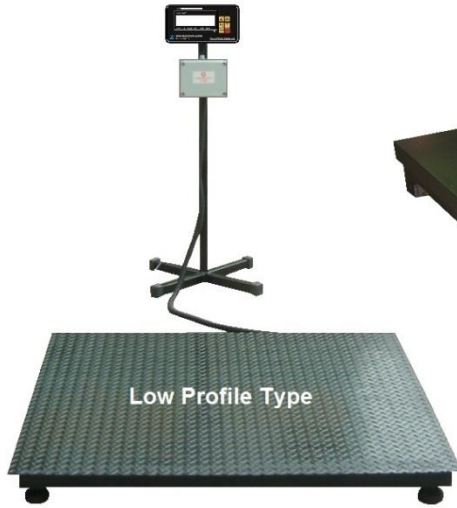

Low Profile Platform Scale Model: VC-211

Features :

- Low profile < 100mm high
- Capacity ranges from 500kg to 5,000kg
- Platform size ranges from 900mm x 900mm to 1,500mm x 1,500mm
- Proven 4 load cells design
- Chequered or smooth mild steel plate with heavy duty welded steel channel under structure
- 150% safe overload
- Power supply AC 230V

Options :

- Ramp (single or both sides)
- Stainless Steel Platform
- Re-chargeable battery

Capacity (kg)	Graduation (kg)	Platform Size (mm)
500	0.1	900 x 900 x 90
1,000	0.2	1,200 x 1,200 x 90
1,500	0.2	1,200 x 1,200 x 90
2,000	0.5	1,200 x 1,200 x 90
3,000	0.5	1,500 x 1,500 x 90
5,000	1	1,500 x 1,500 x 130