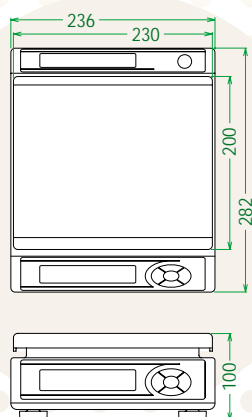

A Versatile Scale with a Compact Body

Dual Display Model

A Simple Scale with Broad Application

Features

Compact & Versatile

The iPC is a portable scale with a compact design. It allows users to measure weights of items from 1 g to 30 kg.

Large Display Panel

The LCD panel is large and positioned at an angle for easy viewing to prevent misreading. A dual display (front and back) model is also available on order.

Specifications

	<Small>		<Large>	
Platter size	230 x 200 mm		280 x 293 mm	
Capacity and minimum graduation	Approval type	Non approval type	Approval type	Non approval type
	3 kg/ 1 g (0 ~ 1.5 kg), 2 g (1.5 ~ 3 kg)	3 kg/1 g	15 kg/ 5 g (0 ~ 7.5 kg), 10 g (7.5 ~ 15 kg)	15 kg/5 g
Weighing method	6 kg/ 2 g (0 ~ 3 kg), 5 g (3 ~ 6 kg)	6 kg/2 g	30 kg/ 10 g (0 ~ 15 kg), 20 g (15 ~ 30 kg)	30 kg/10 g
	Electric resistance method			
LCD panel	Six digits (7-segment), character height 25 mm			
Display information	6-digit weight, battery indicator, decimal point, net weight indicator, stability indicator, minus sign, and unit of measurement			
Net weight measurement	Subtraction of tare weight by key input			
Power	Dry Cell 2 pieces (can be operated for 500 hours with alkaline dry D-Type batteries) or AC Adaptor (No Dry Cell and/or AC adaptor are included in the shipment) Auto Power Off function (can be set to 60 min., 20 min., or off)			
Operational temperature	-5 °C ~ 40 °C			
Outer dimensions (W x D x H)	236 x 282 x 100 mm		286 x 363 x 102 mm	
Weight	2.0 kg (excluding batteries)		3.2 kg (excluding batteries)	
Approvals	OIML, CE conformity for approval type			

Dimensions

unit: mm

iPC (Small)

iPC (Large)

ISHIDA CO., LTD.

44 SANNO-CHO, SHOGOIN, SAKYO-KU
KYOTO, 606-8392 JAPAN
PHONE : 81-75-771-4141
FACSIMILE: 81-75-751-1634
URL: <http://www.ishidajapan.com>

Specifications subject to change without notice