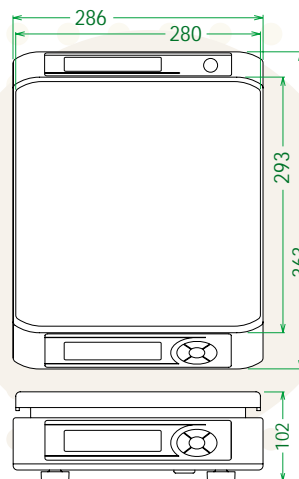

A Versatile Scale with a Compact Body

Dual Display Model

A Simple Scale with Broad Application

Features

Compact & Versatile

The iPC is a portable scale with a compact design. It allows users to measure weights of items from 1 g to 30 kg.

Large Display Panel

The LCD panel is large and positioned at an angle for easy viewing to prevent misreading. A dual display (front and back) model is also available on order.

Specifications

	<Small>		<Large>	
Platter size	230 x 200 mm		280 x 293 mm	
Capacity and minimum graduation	Approval type	Non approval type	Approval type	Non approval type
	3 kg/ 1 g (0 ~ 1.5 kg), 2 g (1.5 ~ 3 kg)	3 kg/1 g	15 kg/ 5 g (0 ~ 7.5 kg), 10 g (7.5 ~ 15 kg)	15 kg/5 g
Weighing method	6 kg/ 2 g (0 ~ 3 kg), 5 g (3 ~ 6 kg)	6 kg/2 g	30 kg/ 10 g (0 ~ 15 kg), 20 g (15 ~ 30 kg)	30 kg/10 g
	Electric resistance method			
LCD panel	Six digits (7-segment), character height 25 mm			
Display information	6-digit weight, battery indicator, decimal point, net weight indicator, stability indicator, minus sign, and unit of measurement			
Net weight measurement	Subtraction of tare weight by key input			
Power	Dry Cell 2 pieces (can be operated for 500 hours with alkaline dry D-Type batteries) or AC Adaptor (No Dry Cell and/or AC adaptor are included in the shipment) Auto Power Off function (can be set to 60 min., 20 min., or off)			
Operational temperature	-5 °C ~ 40 °C			
Outer dimensions (W x D x H)	236 x 282 x 100 mm		286 x 363 x 102 mm	
Weight	2.0 kg (excluding batteries)		3.2 kg (excluding batteries)	
Approvals	OIML, CE conformity for approval type			

Dimensions

unit: mm

iPC (Small)

iPC (Large)

ISHIDA CO., LTD.

44 SANNO-CHO, SHOGOIN, SAKYO-KU
KYOTO, 606-8392 JAPAN
PHONE : 81-75-771-4141
FACSIMILE: 81-75-751-1634
URL: <http://www.ishidajapan.com>

Specifications subject to change without notice